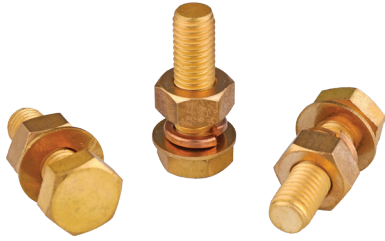

Brass Hexagon Sets

| DESCRIPTION | SIZE (mm) | WEIGHT (kg) | PART NO. |
|-------------------|-----------|-------------|----------|
| Brass Hexagon Set | M6 x 25 | 0.006 | BHS0625 |
| Brass Hexagon Set | M6 x 35 | 0.009 | BHS0635 |
| Brass Hexagon Set | M8 x 16 | 0.011 | BHS0816 |
| Brass Hexagon Set | M8 x 25 | 0.0013 | BHS0825 |
| Brass Hexagon Set | M8 x 35 | 0.0016 | BHS0835 |
| Brass Hexagon Set | M10 x 25 | 0.02 | BHS1025 |
| Brass Hexagon Set | M10 x 35 | 0.03 | BHS1035 |
| Brass Hexagon Set | M12 x 25 | 0.03 | BHS1225 |
| Brass Hexagon Set | M12 x 35 | 0.05 | BHS1235 |
| Brass Hexagon Set | M12 x 40 | 0.06 | BHS1240 |
| Brass Full Nut | M6 | 0.002 | BFN06 |
| Brass Full Nut | M8 | 0.005 | BFN08 |
| Brass Full Nut | M10 | 0.011 | BFN10 |
| Brass Full Nut | M12 | 0.016 | BFN12 |
| Brass Flat Washer | M6 | 0.0001 | BFW06 |
| Brass Flat Washer | M8 | 0.001 | BFW08 |
| Brass Flat Washer | M10 | 0.0025 | BFW10 |
| Brass Flat Washer | M12 | 0.004 | BFW12 |

Material: Brass

Standard: BS:EN 12163

STAINLESS STEEL, PHOSPHOR BRONZE AND BRIGHT ZINC PLATED SETS ARE ALSO AVAILABLE