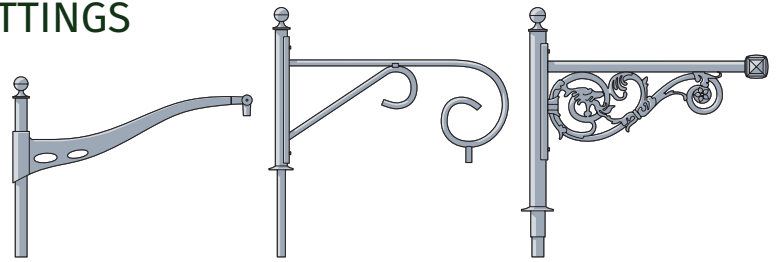

BRACKETS AND LUMINAIRE FITTINGS

Our lighting columns accept all standard brackets and luminaires, with a top diameter of 60mm.

We can source and supply a wide range of brackets and luminaires - the illustrations here are examples from a wide choice of possible brackets. **Contact us for details.**

ORDER CODES

BASICPOLE

Manufactured with high strength parameters, complies with BS:EN 40-7.

Columns are available in a wide range of RAL colours.

COLUMN HEIGHT (m)	PART NO.	
	ROOT MOUNTED	FLANGE BASE
3	KMSKPW3.0	KMSKPF3.0
4	KMSKPW4.0	KMSKPF4.0
5	KMSKPW5.0	KMSKPF5.0
6	KMSKPW6.0	KMSKPF6.0
7	KMSKPW7.0	KMSKPF7.0
8	KMSKPW8.0	KMSKPF8.0
9	KMSKPW9.0	KMSKPF9.0
10	KMSKPW10.0	KMSKPF10.0
11	-	KMSKPF11.0
12	-	KMSKPF12.0